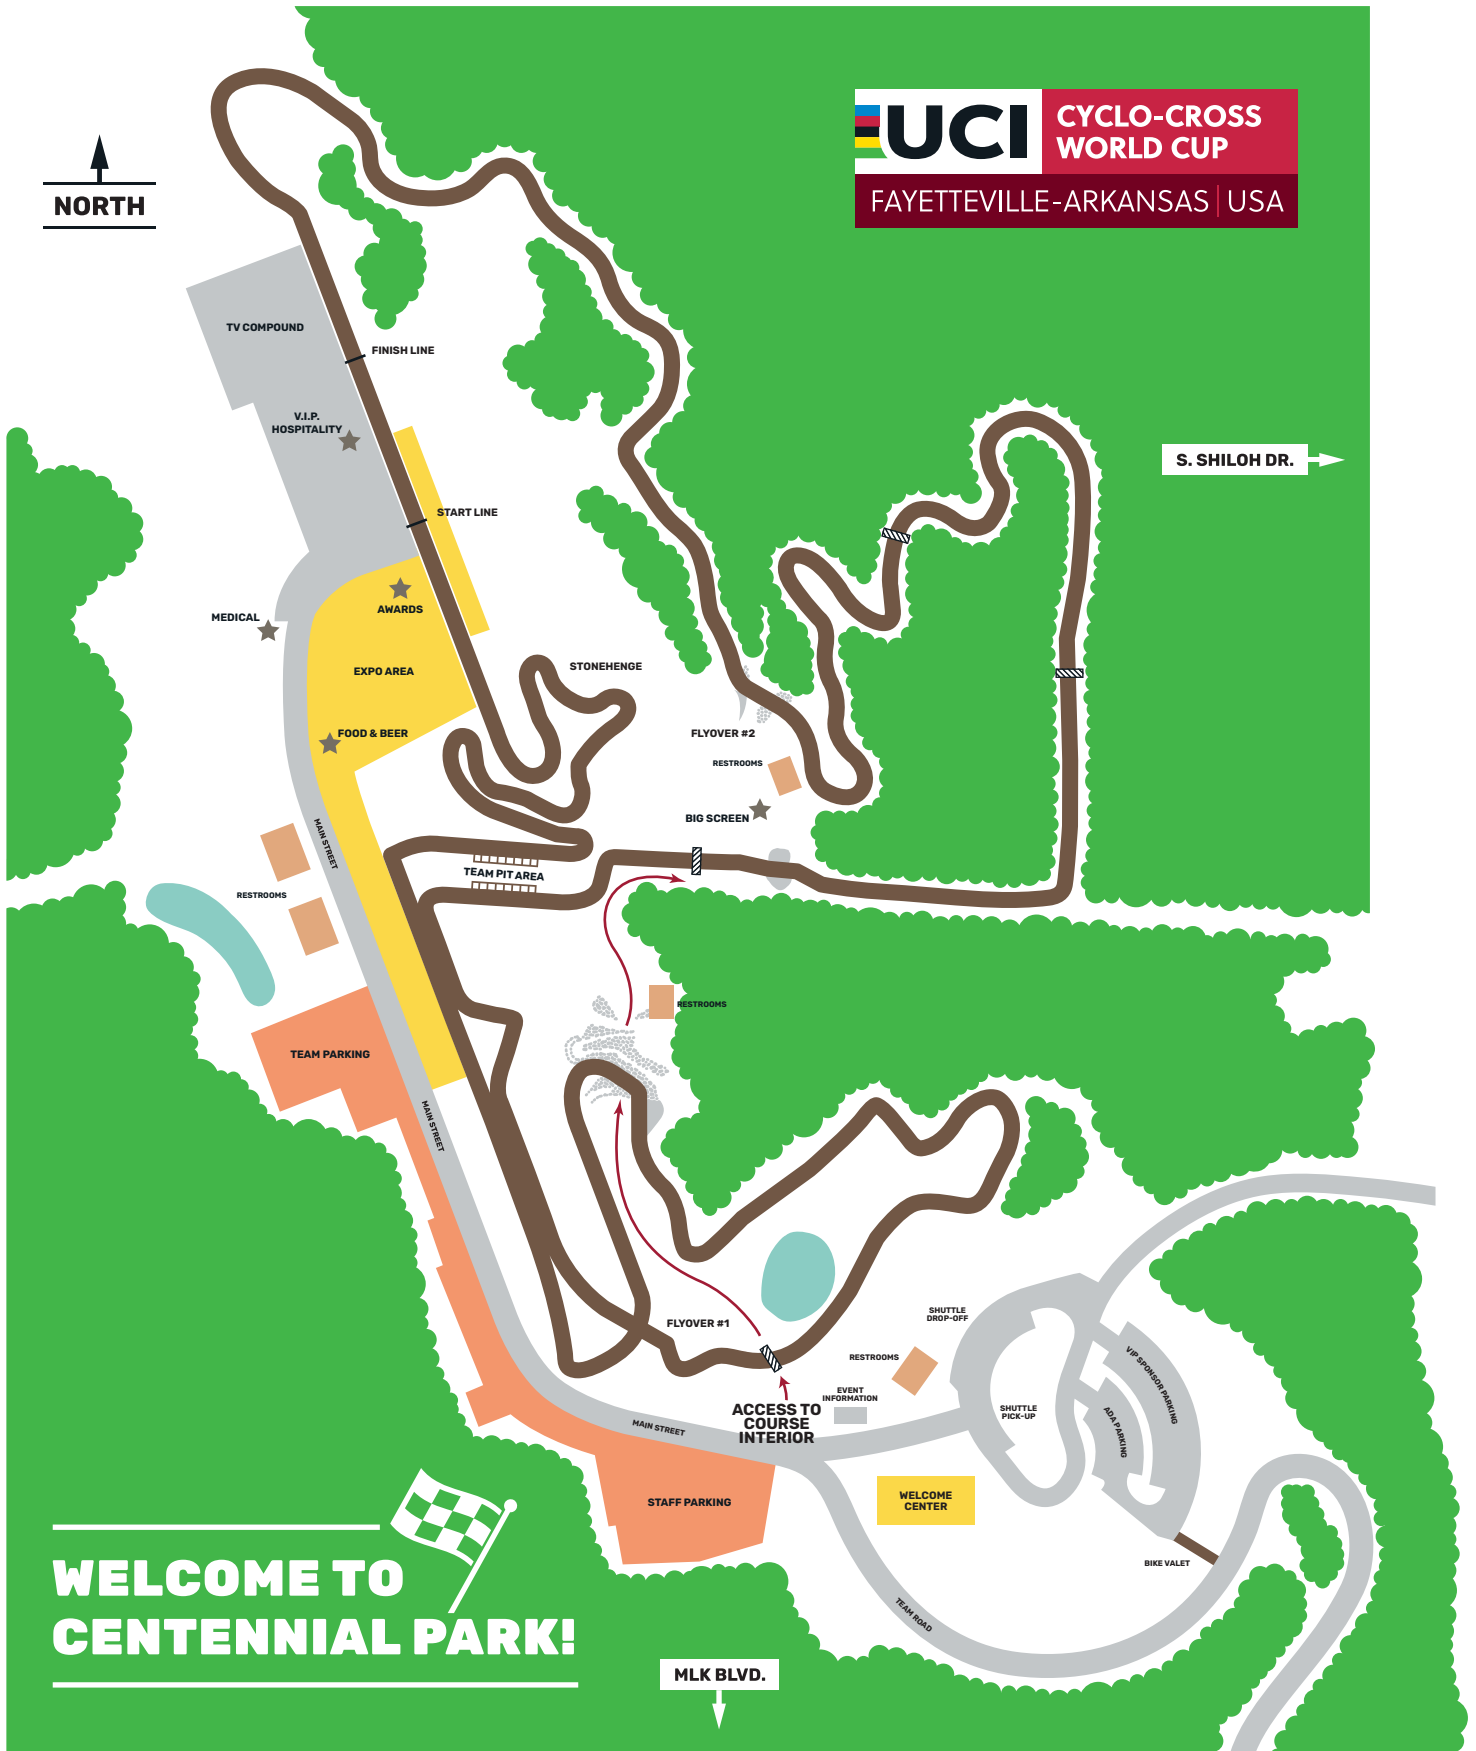

2021 UCI CYCLO-CROSS WORLD CUP

CENTENNIAL PARK COURSE MAP

SHIMANO

BINGOAL

et/ias

TOYO TIRES

STIHL

Walmart

EXPERIENCE FAYETTEVILLE

USA OZ TRAILS NORTHWEST ARKANSAS